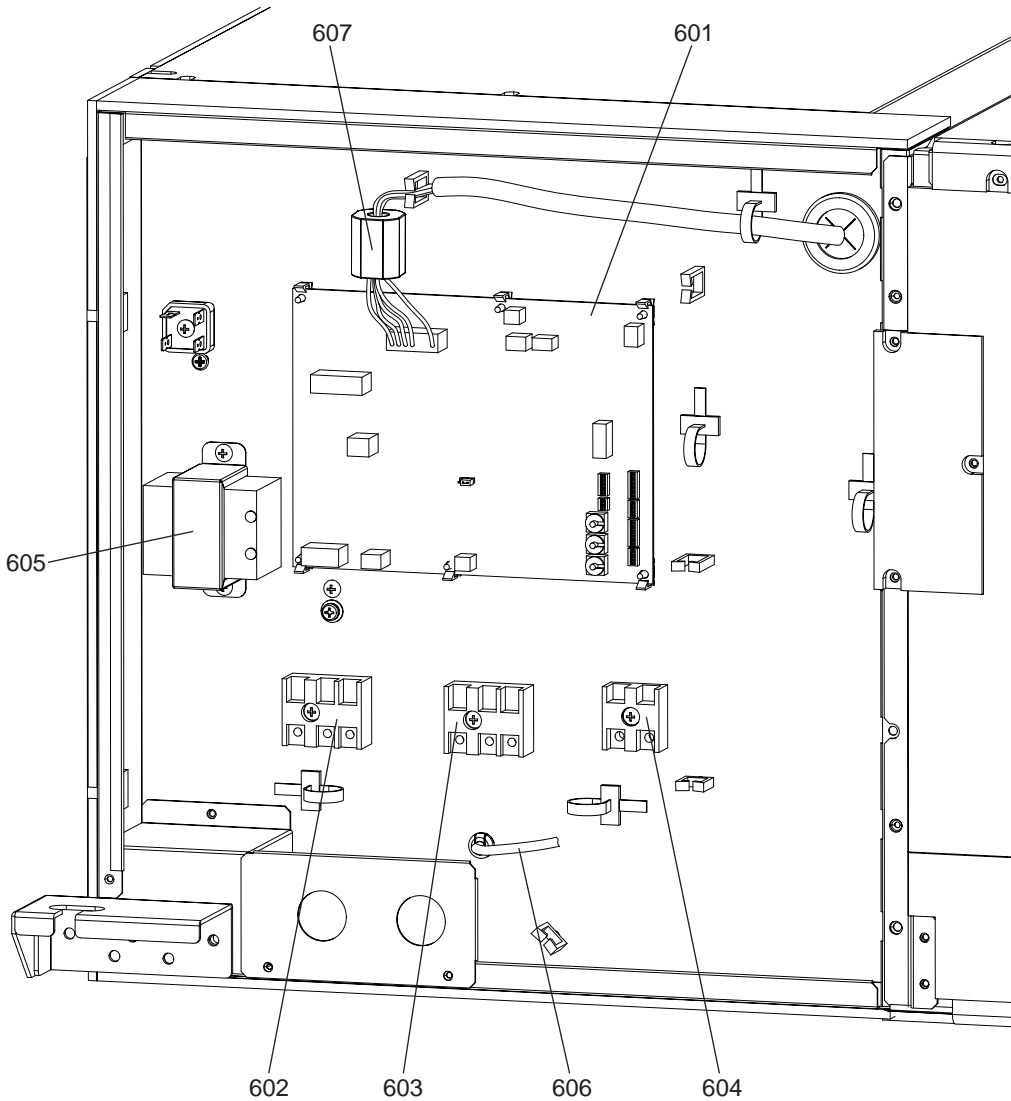

Serial No. of Air Conditioning & Refrigeration Systems Works.

Serial No.

9 7 W 0 2 2 9 0

↑ ↑ ↑ ↑
Serial number

Air Conditioning & Refrigeration Systems Works
(Wakayama) identification.
W stands for W of WAKAYAMA.

↑ ↑ ↑ ↑
Production month

Production **season** of Air Conditioning & Refrigeration
Systems Works **April to March**
In this case, July / 2019

Production month / season

- 9 4 April / 2019
- 9 5 May / 2019
- 9 6 June / 2019
- 9 7 July / 2019
- 9 8 August / 2019
- 9 9 September / 2019
- 9 X October / 2019
- 9 Y November / 2019
- 9 Z December / 2019
- 9 1 January / 2020
- 9 2 February / 2020
- 9 3 March / 2020
- 0 4 April / 2020
- 0 5 May / 2020