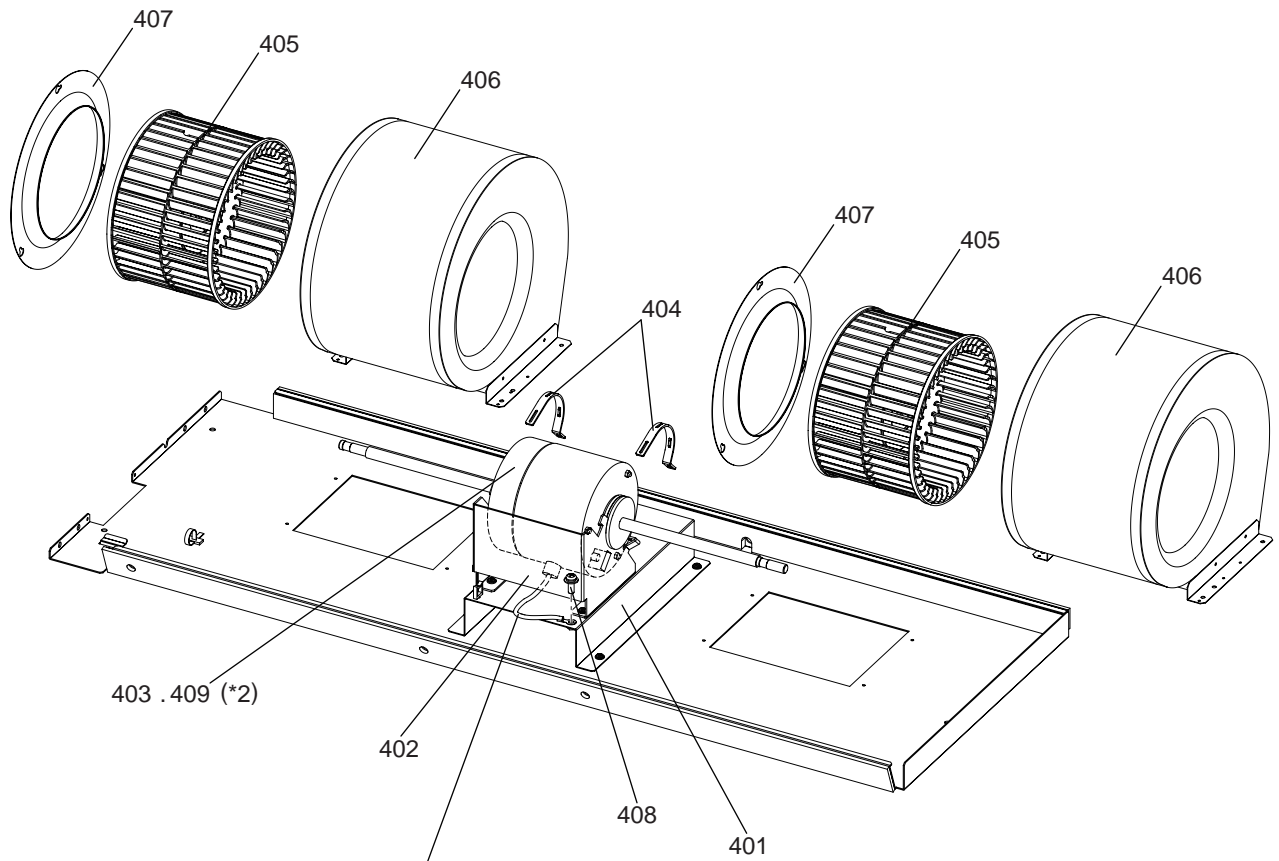

No.	Part No.	Part Name	Spec.	PEFY-P125VMHS-E-F							Dwg. No.	Notes for the models	Revision info.
301	R61 019 133	Motor stand		1							KJ00M540G01		Chg.
302	R61 044 130	Leg		1							KJ00H883G02		
303	R61 372 220	Motor	DC280-340V 244W	1							KR61C502H01	<MF>	
304	R63 652 131	Fixing plate		2							W353715H01		
305	R61 046 114	Sirocco fan assy		1							KJ00R045G03		
306	R61 020 109	Fan casing		1							W122291G08		
307	R63 F85 119	Bell mouth		1							W866104H01		