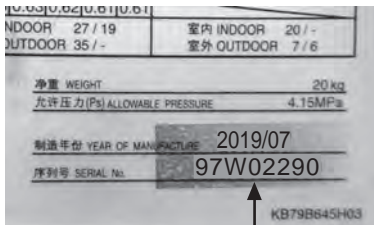

Serial No. of Air Conditioning & Refrigeration Systems Works.

Serial No.

9 7 W 0 2 2 9 0

↑ ↑ ↑ ↑
Serial number
↑
Production month

Production **season** of Air Conditioning & Refrigeration Systems Works **April to March**
In this case, July / 2019

Serial number

Air Conditioning & Refrigeration Systems Works (Wakayama) identification.
W stands for W of WAKAYAMA.

Production month / season

- 9 4 April / 2019
- 9 5 May / 2019
- 9 6 June / 2019
- 9 7 July / 2019
- 9 8 August / 2019
- 9 9 September / 2019
- 9 X October / 2019
- 9 Y November / 2019
- 9 Z December / 2019
- 9 1 January / 2020
- 9 2 February / 2020
- 9 3 March / 2020
- 0 4 April / 2020
- 0 5 May / 2020