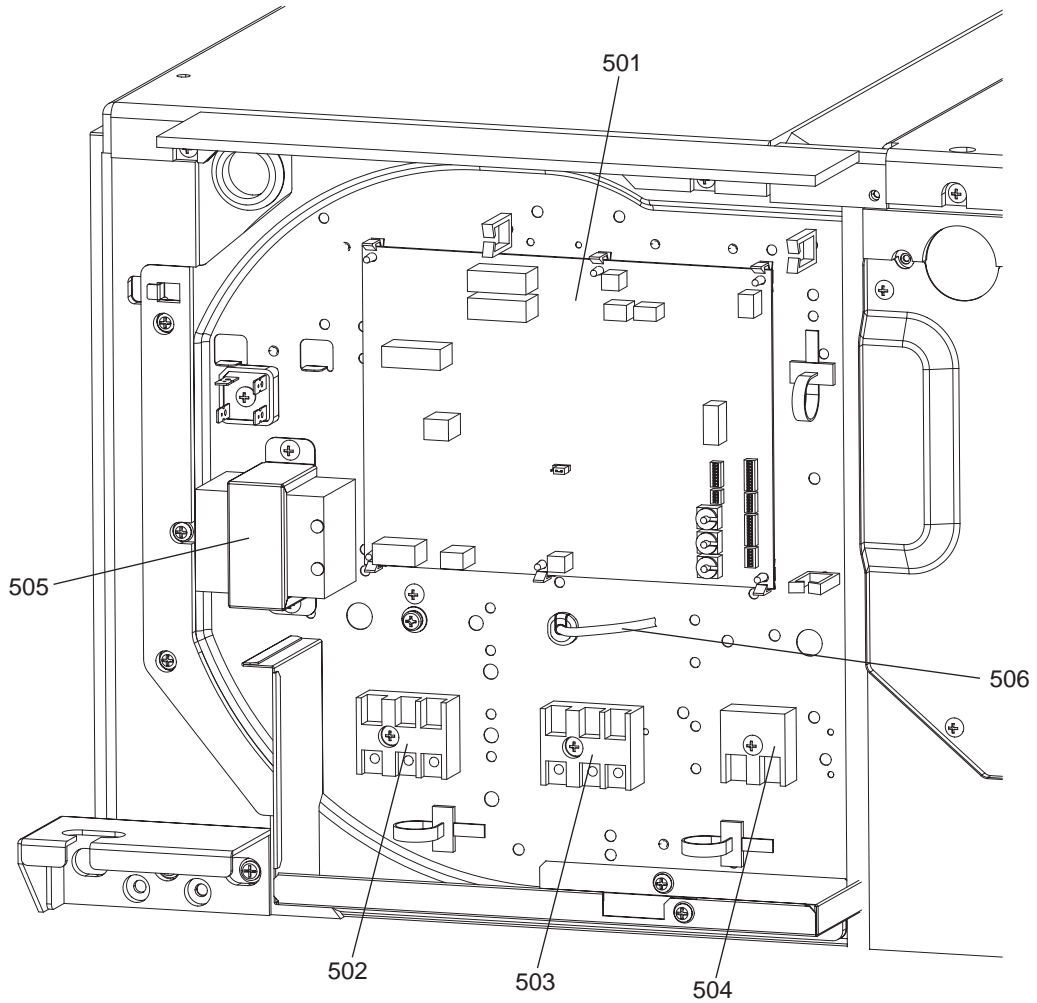

Serial No. of Air Conditioning & Refrigeration Systems Works.

Serial No.

9 7 W 0 2 2 9 0

↑ ↑ ↑ ↑
Serial number
↑
Production month

Production **season** of Air Conditioning & Refrigeration Systems Works **April to March**
In this case, July / 2019

Serial number

Air Conditioning & Refrigeration Systems Works (Wakayama) identification.
W stands for W of WAKAYAMA.

Production month / season

- 9 4 April / 2019
- 9 5 May / 2019
- 9 6 June / 2019
- 9 7 July / 2019
- 9 8 August / 2019
- 9 9 September / 2019
- 9 X October / 2019
- 9 Y November / 2019
- 9 Z December / 2019
- 9 1 January / 2020
- 9 2 February / 2020
- 9 3 March / 2020
- 0 4 April / 2020
- 0 5 May / 2020