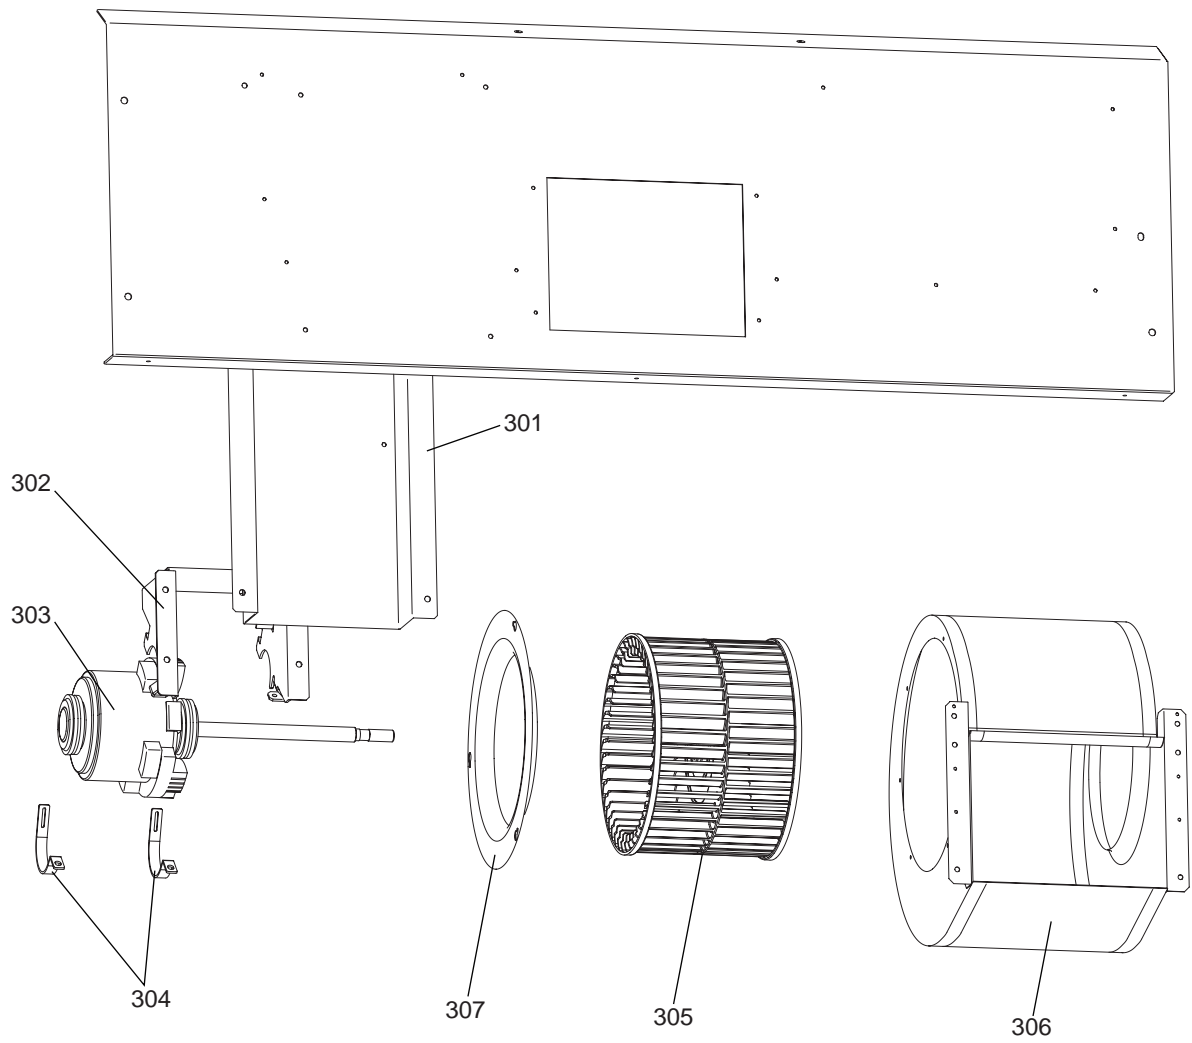

No.	Part No.	Part Name	Spec.	PEFY-P125VMHS-E-F							Dwg. No.	Notes for the models	Revision info.
301	R61 019 133	Motor stand		1							KJ00M540G01		Chg.
302	R61 044 130	Leg		1							KJ00H883G02		
303	R61 372 220	Motor	DC280-340V 244W	1							KR61C502H01	<MF>	
304	R63 652 131	Fixing plate		2							W353715H01		
305	R61 046 114	Sirocco fan assy		1							KJ00R045G03		
306	R61 020 109	Fan casing		1							W122291G08		
307	R63 F85 119	Bell mouth		1							W866104H01		