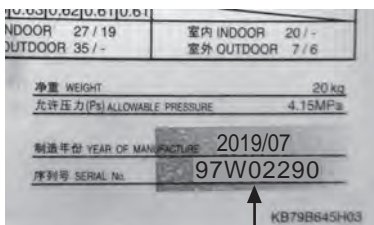

Serial No. of Air Conditioning & Refrigeration Systems Works.

Serial No.

9 7 W 0 2 2 9 0

↑ ↑ ↑ ↑
Serial number

Air Conditioning & Refrigeration Systems Works
(Wakayama) identification.
W stands for W of WAKAYAMA.

↑ ↑ ↑ ↑
Production month

Production **season** of Air Conditioning & Refrigeration
Systems Works **April to March**
In this case, July / 2019

Production month / season

- 9 4 April / 2019
- 9 5 May / 2019
- 9 6 June / 2019
- 9 7 July / 2019
- 9 8 August / 2019
- 9 9 September / 2019
- 9 X October / 2019
- 9 Y November / 2019
- 9 Z December / 2019
- 9 1 January / 2020
- 9 2 February / 2020
- 9 3 March / 2020
- 0 4 April / 2020
- 0 5 May / 2020