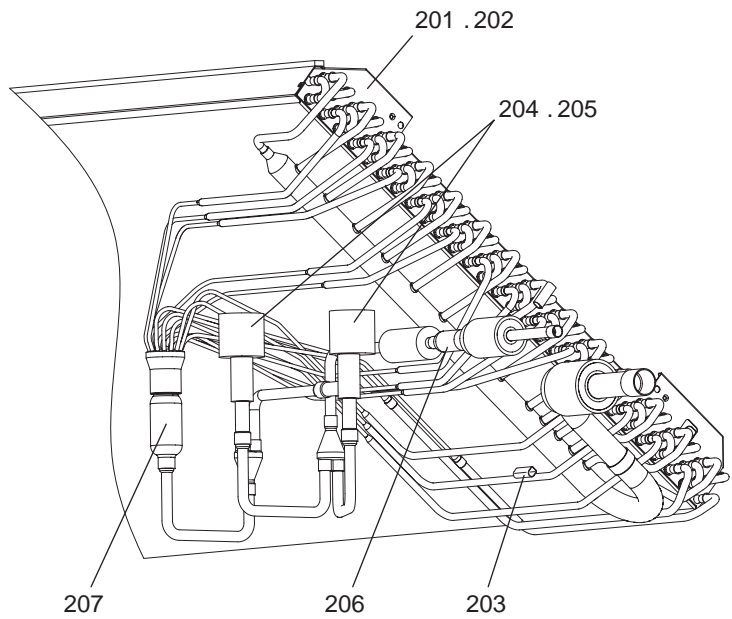

No.	Part No.	Part Name	Spec.	PEFY-P125VMHS-E-F							Dwg. No.	Notes for the models	Revision info.
301	R61 019 133	Motor stand		1							KJ00M540G01		Chg.
302	R61 044 130	Leg		1							KJ00H883G02		
303	R61 372 220	Motor	DC280-340V 244W	1							KR61C502H01	<MF>	
304	R63 652 131	Fixing plate		2							W353715H01		
305	R61 046 114	Sirocco fan assy		1							KJ00R045G03		
306	R61 020 109	Fan casing		1							W122291G08		
307	R63 F85 119	Bell mouth		1							W866104H01		