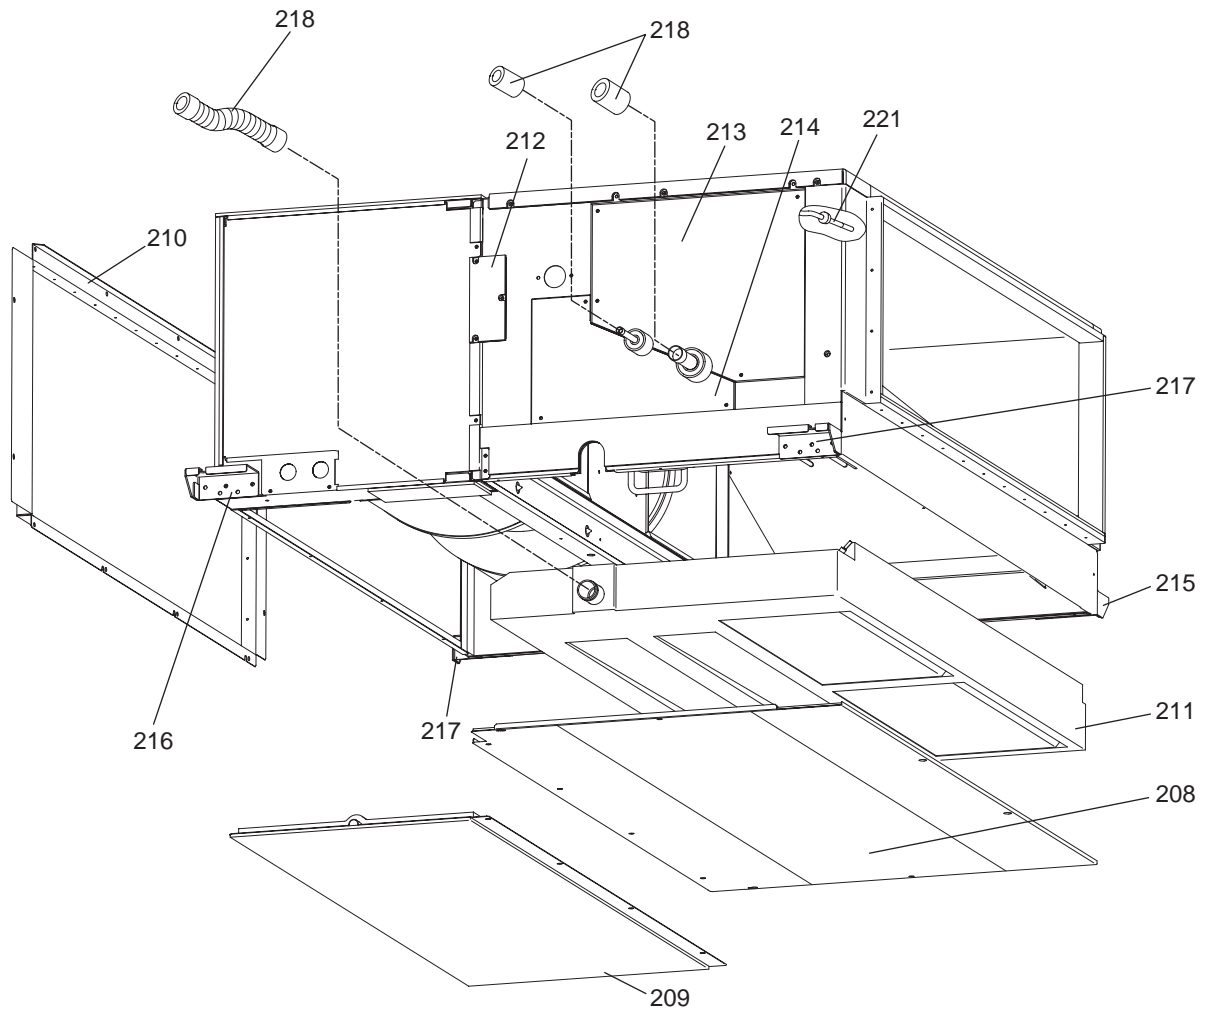

No.	Part No.	Part Name	Spec.	PEFY-P125VMHS-E-F							Dwg. No.	Notes for the models	Revision info.
301	R61 019 133	Motor stand		1							KJ00M540G01		Chg.
302	R61 044 130	Leg		1							KJ00H883G02		
303	R61 372 220	Motor	DC280-340V 244W	1							KR61C502H01	<MF>	
304	R63 652 131	Fixing plate		2							W353715H01		
305	R61 046 114	Sirocco fan assy		1							KJ00R045G03		
306	R61 020 109	Fan casing		1							W122291G08		
307	R63 F85 119	Bell mouth		1							W866104H01		