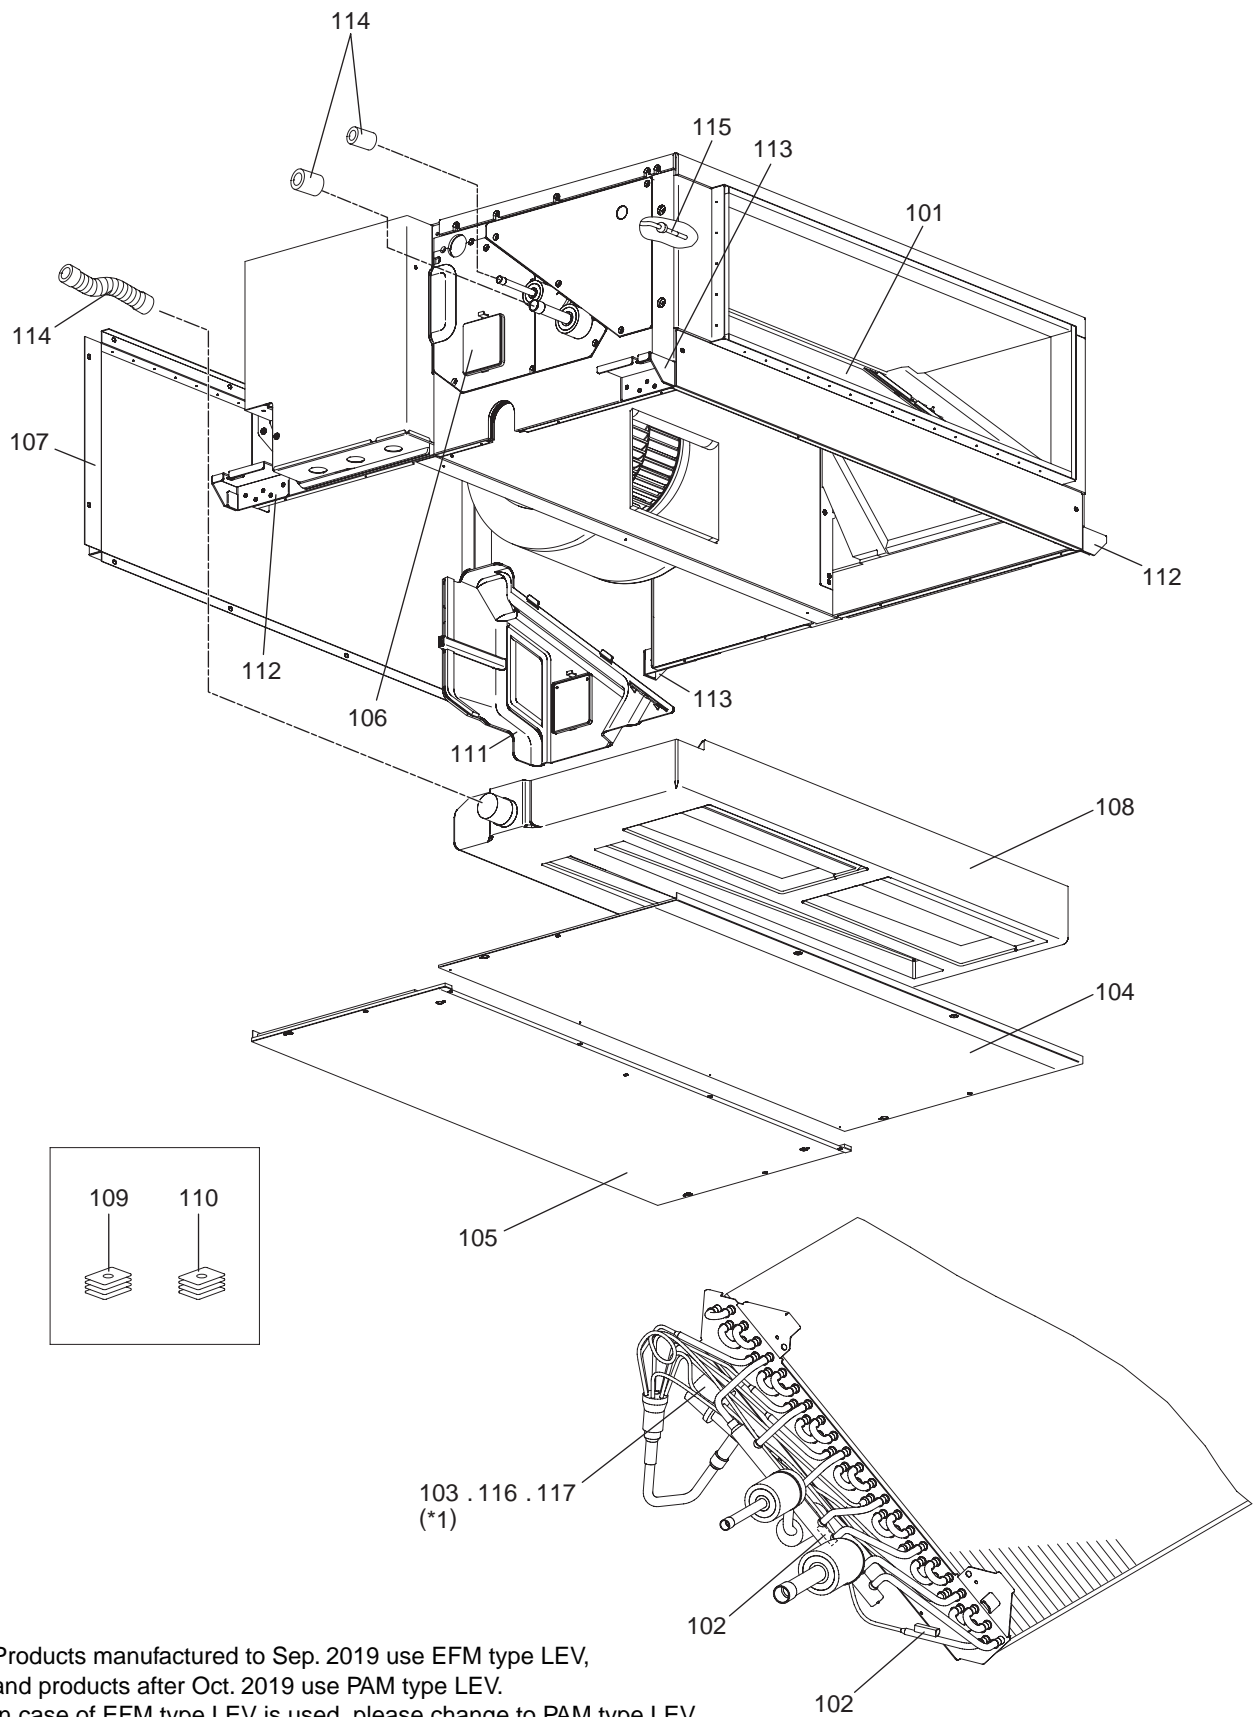

SERVICE PARTS LIST FOR MITSUBISHI ELECTRIC PACKAGED AIR-CONDITIONERS

Series : PEFY-P•VMHS-E-F

REVISED

Feb. 2020

BWE01805C

INDEX
PEFY-P125VMHS-E-F
PEFY-P200VMHS-E-F
PEFY-P250VMHS-E-F

Part information update day : 2020/01/28

Please change the old catalog (issued Aug. 2019, No.BWE01805B) to this new catalog.
Content of revision : Some of parts are changed.

*1 Products manufactured to Sep. 2019 use EFM type LEV, and products after Oct. 2019 use PAM type LEV. In case of EFM type LEV is used, please change to PAM type LEV. In that case, replace it with a set of 103 and 116. Please order 117 when replacing only the motor part with EFM type.

No.	Part No.	Part Name	Spec.	PEFY-P125VMHS-E-F							Dwg. No.	Notes for the models	Revision info.
301	R61 019 133	Motor stand		1							KJ00M540G01		Chg.
302	R61 044 130	Leg		1							KJ00H883G02		
303	R61 372 220	Motor	DC280-340V 244W	1							KR61C502H01	<MF>	
304	R63 652 131	Fixing plate		2							W353715H01		
305	R61 046 114	Sirocco fan assy		1							KJ00R045G03		
306	R61 020 109	Fan casing		1							W122291G08		
307	R63 F85 119	Bell mouth		1							W866104H01		