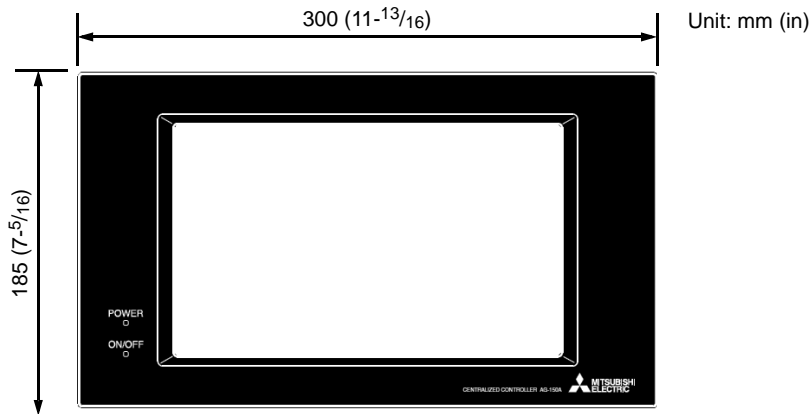

2 External Dimensions