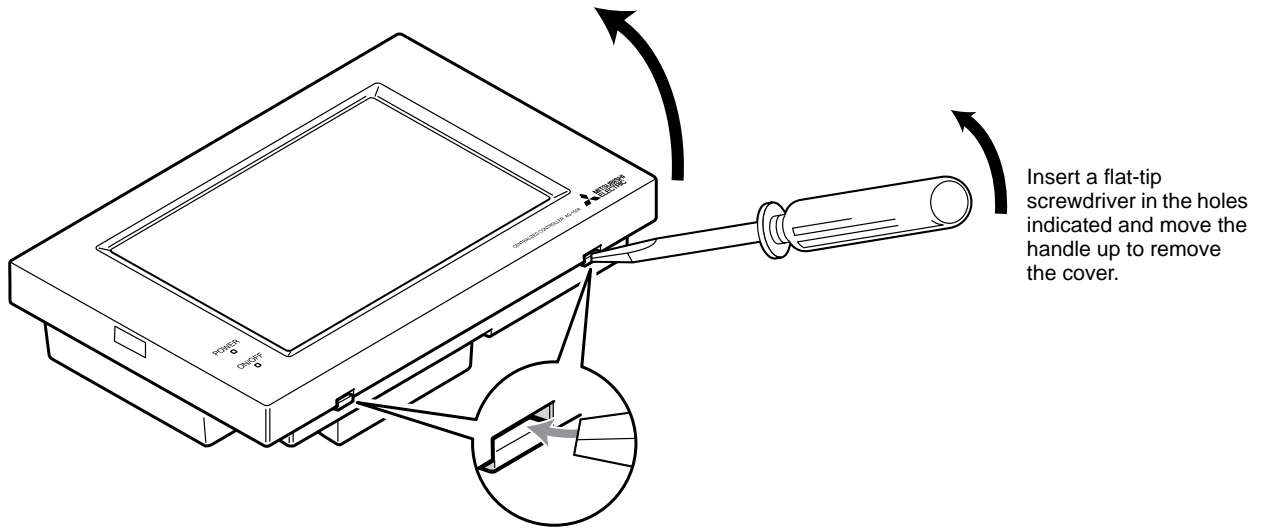

**Air-conditioner Network System Optional Parts
Black Surface Cover for AG-150A
PAC-YG71CBL
Installation Manual**

Applicable Model	Centralized Controller AG-150A
------------------	--

- Retain this manual for future reference. When the unit is reinstalled or repaired, make this manual available to those who provide these services. Make sure that the Installation Manual is passed on to any future air condition system users.

Note	This product is for exclusive use with the AG-150A unit.
-------------	--

1 Parts List

The Installation Manual and the following part are included in the package.
* Leave the cover in the package until ready to install to protect it from damage.

Name	① Black surface cover
Quantity	1
Shape	

2 External Dimensions

3 Installation

1. Remove the white surface cover from the centralized controller.

2. Fit the black surface cover on the centralized controller.